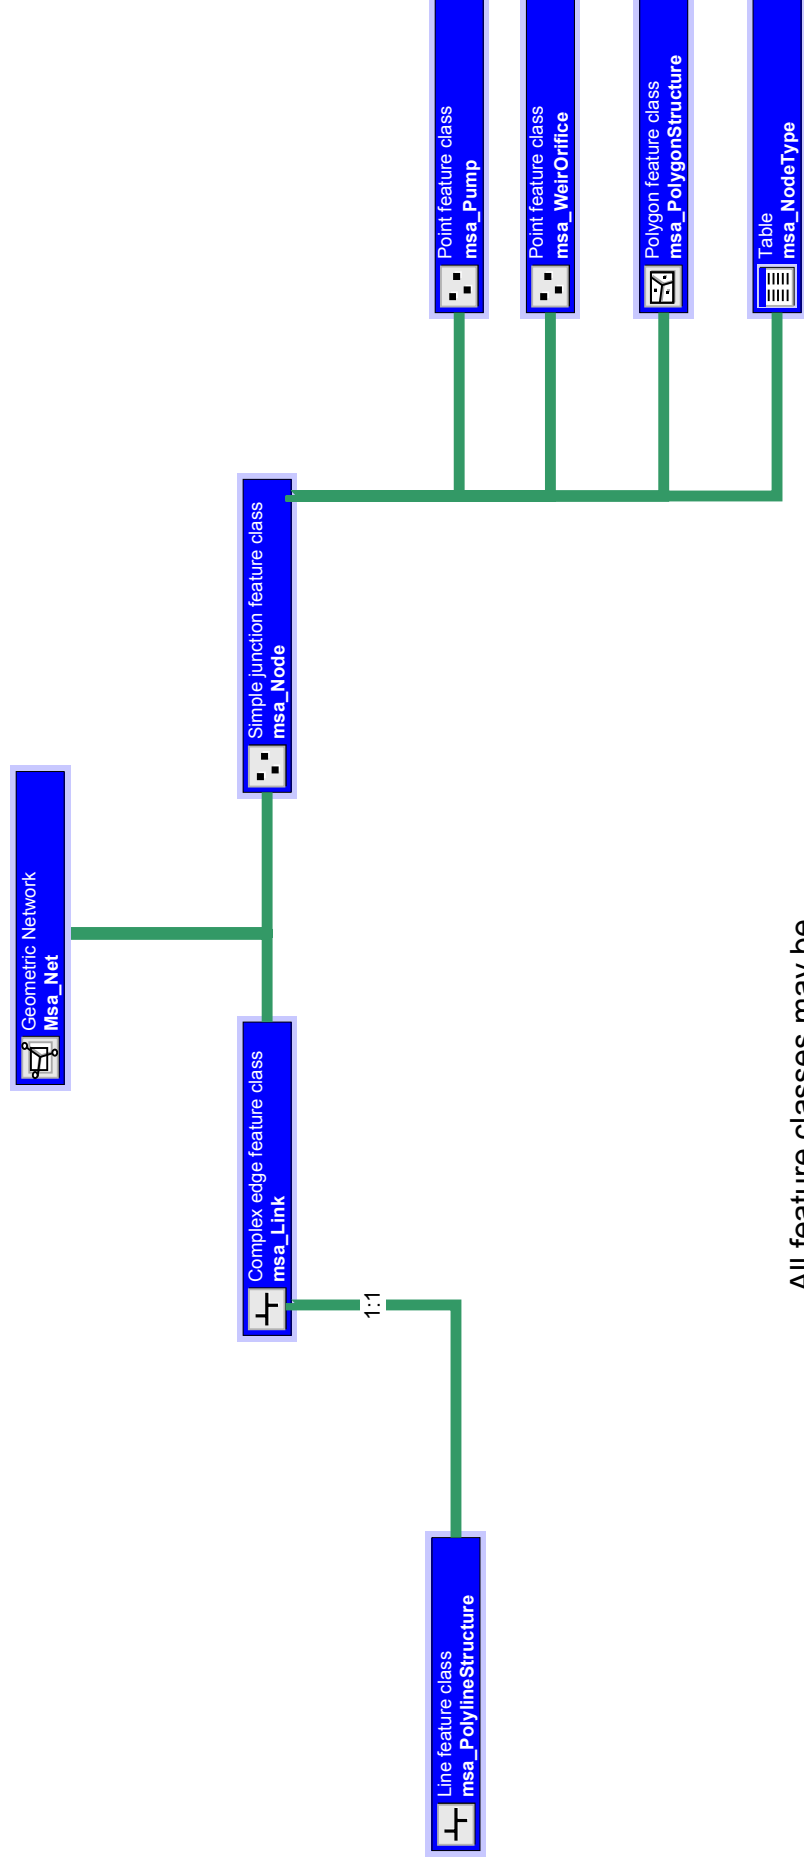

MIKE URBAN CS ASSET

This diagram shows an overview of the asset part of the MIKE URBAN database schema

All feature classes may be related to a system/sub-system